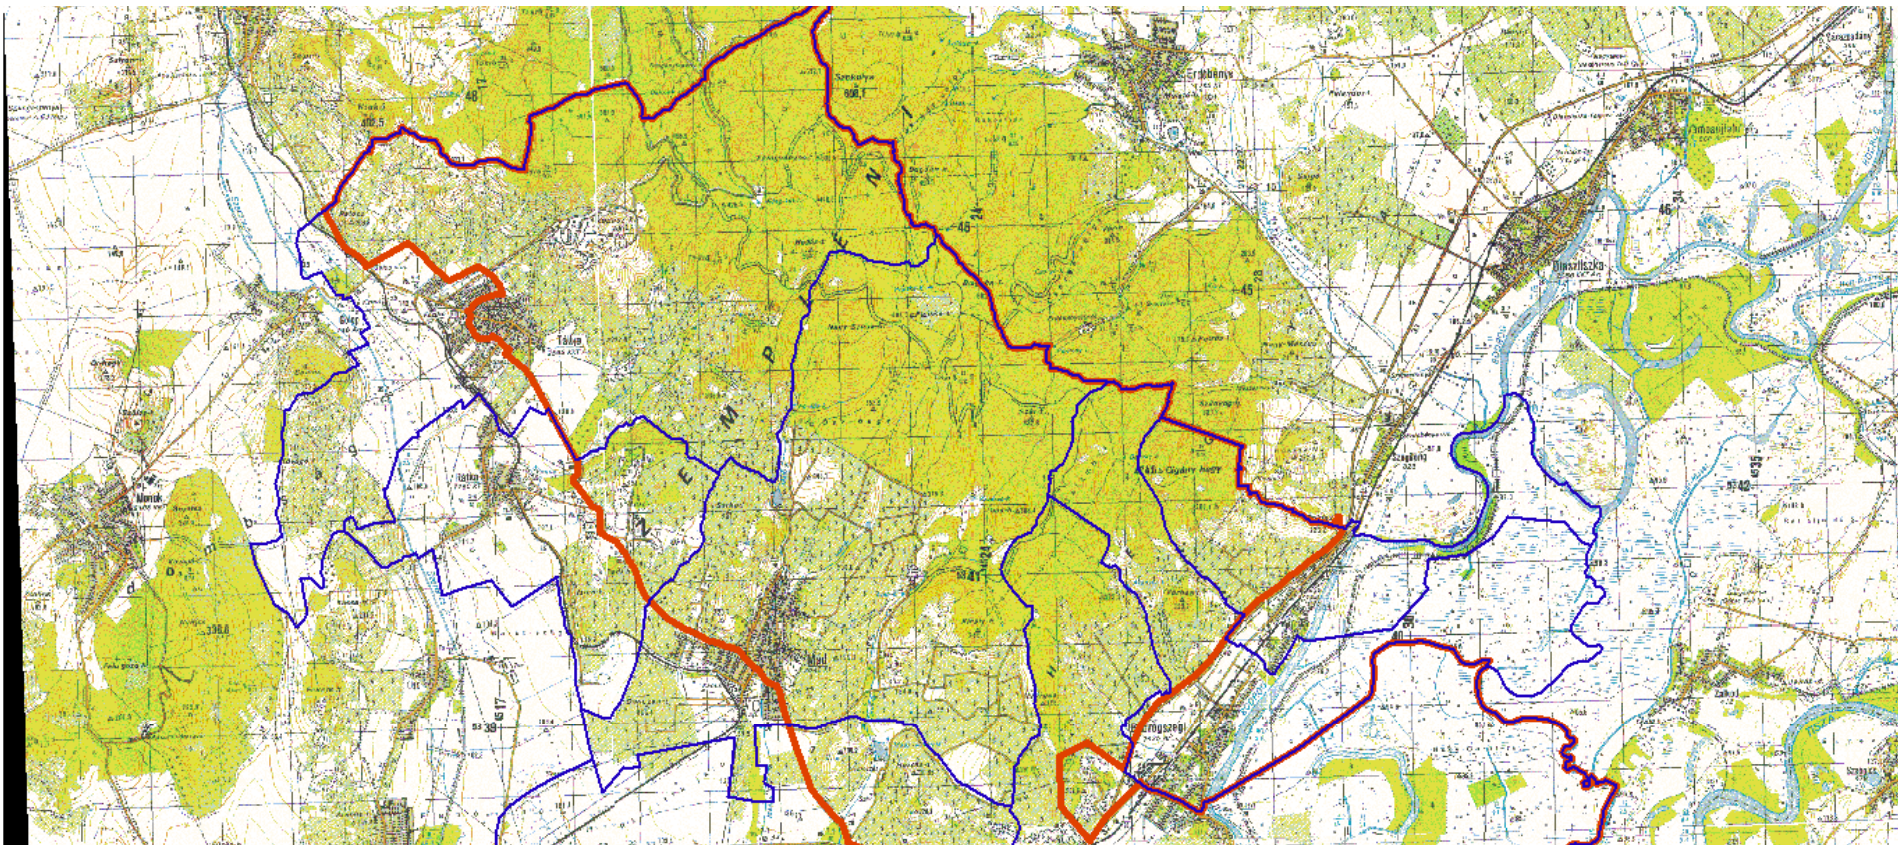

Annex 1e 1. map: WORLD HERITAGE - TOKAJI WINE REGION

geographical situation

OVERVIEW of Europe

Legend

-  location of Tokaji Wine Region
-  main cities and capitals
-  Hungary
-  neighbour countries
-  seas and oceans

Scalebar

Scale

1 : 500.000

Projection: HUNGARIAN NATIONAL PROJECTION (EOV)

edited by Sándor Bardóczy

Annex 1e
 2. map: WORLD HERITAGE - TOKAJI WINE REGION
 Topographical map of Core Area of the Property

Legend

- ▭ Core Area
- ▭ Administrative Boundary

Scale

Legend

- world heritage objects (historic cellars)
- administrative boundary
- core area
- buffer zone
- main roads
- railways
- rivers
- streams
- world heritage objects - supplement
- residential areas
- classified vineyards
- forests
- meadows and pastures
- fruit gardens
- backwaters and lakes
- arable lands

Scale

1 : 250.000

Legend

- world heritage objects (historic cellars)
- administrative boundary
- core area
- buffer zone
- nature protection area
- world heritage objects – supplement
- main roads
- railways
- rivers
- streams
- residential areas
- classified vineyards
- national reservation area
- greenway elements**
- forests
- meadows and pastures
- backwaters and lakes