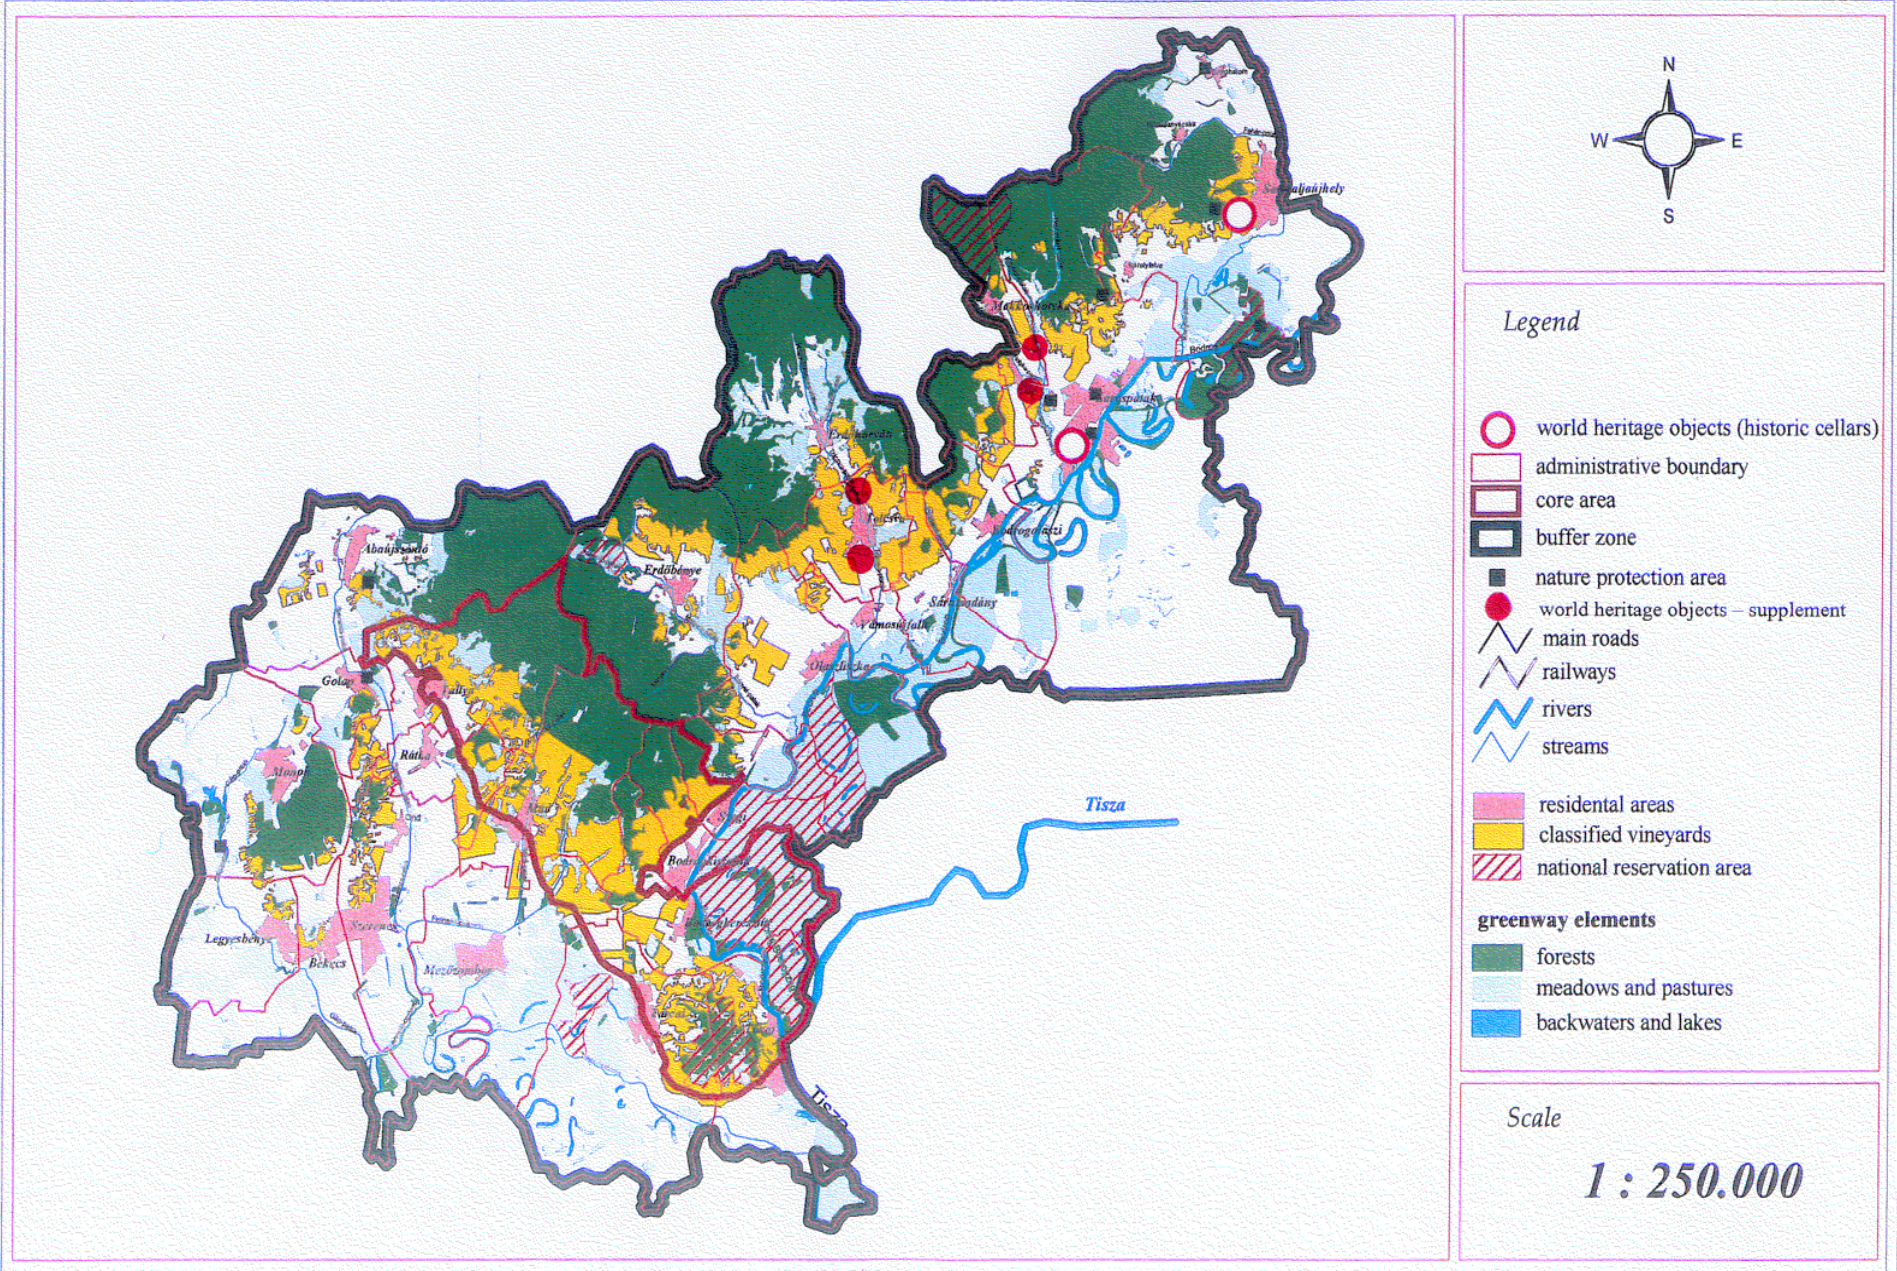

Annex 1e 1. map: WORLD HERITAGE - TOKAJI WINE REGION

geographical situation

OVERVIEW of Europe

Legend

-  location of Tokaji Wine Region
-  main cities and capitals
-  Hungary
-  neighbour countries
-  seas and oceans

- ▭ Core Area
- ▭ Administrative Boundary

Scale

Legend

- world heritage objects (historic cellars)
- administrative boundary
- core area
- buffer zone
- main roads
- railways
- rivers
- streams
- world heritage objects - supplement
- residential areas
- classified vineyards
- forests
- meadows and pastures
- fruit gardens
- backwaters and lakes
- arable lands

Scale

1 : 250.000

Legend

- world heritage objects (historic cellars)
- administrative boundary
- core area
- buffer zone
- nature protection area
- world heritage objects – supplement
- main roads
- railways
- rivers
- streams
- residential areas
- classified vineyards
- national reservation area
- greenway elements**
- forests
- meadows and pastures
- backwaters and lakes