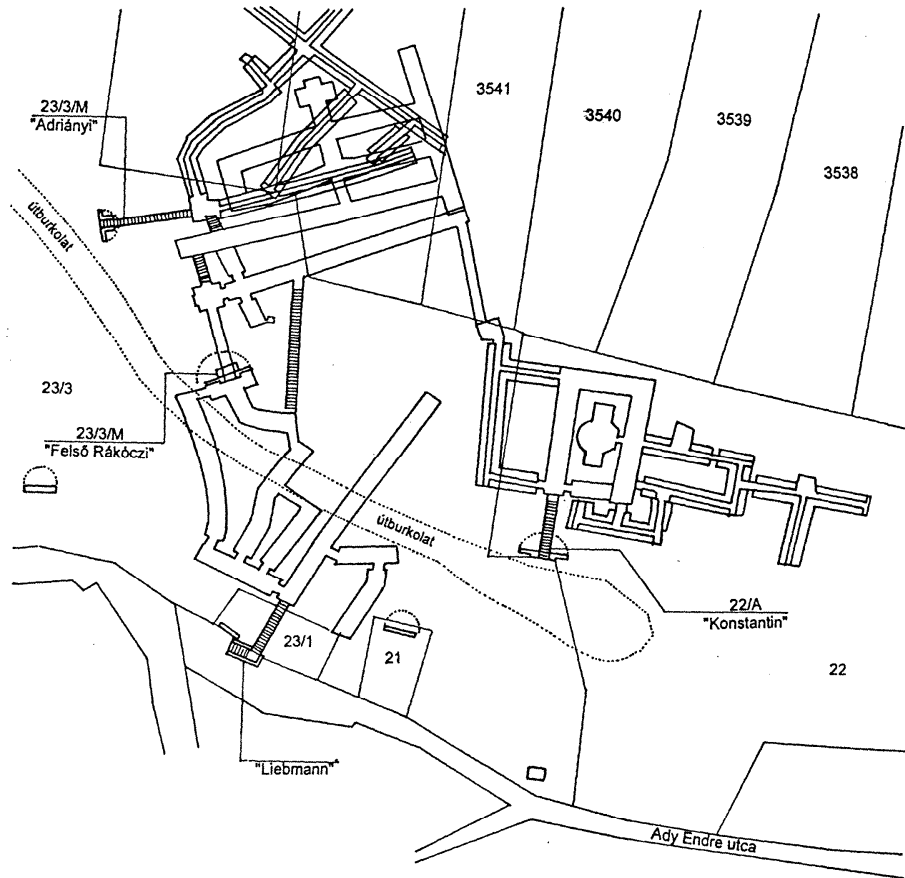

- ▭ Core Area
- ▭ Administrative Boundary

Scale

Legend

- world heritage objects (historic cellars)
- administrative boundary
- core area
- buffer zone
- main roads
- railways
- rivers
- streams
- world heritage objects - supplement
- residential areas
- classified vineyards
- forests
- meadows and pastures
- fruit gardens
- backwaters and lakes
- arable lands

6. Dessewffy

7. Roller

8. Felső-Bekényi

9. Alsó-Bekényi

10. Fux

11. Kurucz

Annex 1 e –
Supplement **WORLD HERITAGE TOKAJI WINE REGION**
Map 19. - Map of Tolcsva Wine Museum cellars 1:750