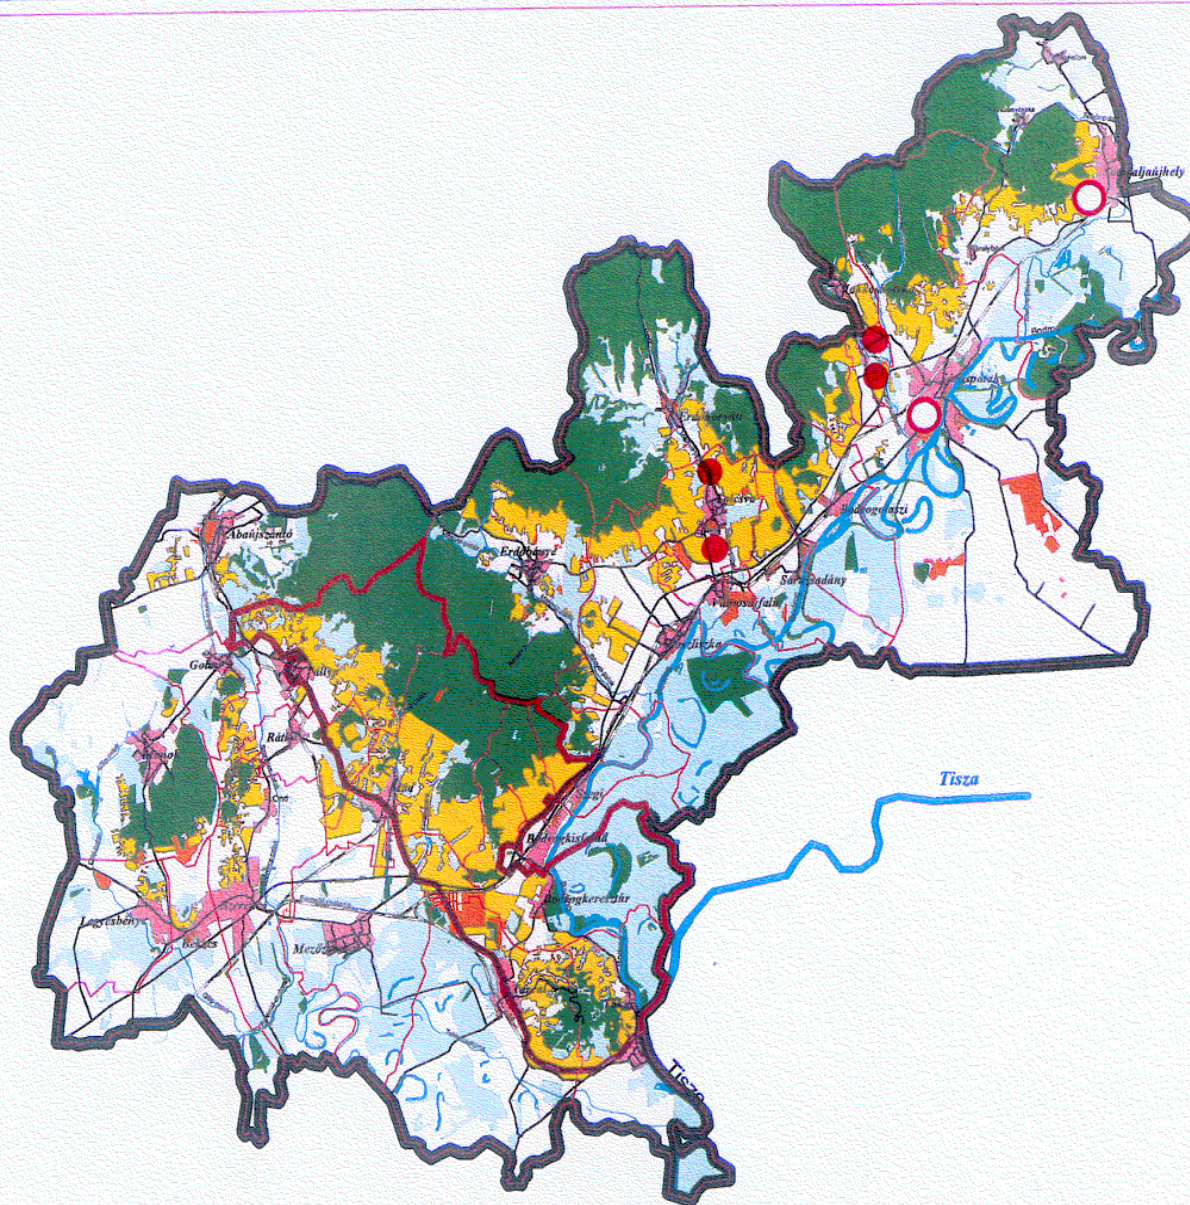

Annex 1e 1. map: WORLD HERITAGE - TOKAJI WINE REGION

geographical situation

OVERVIEW of Europe

Legend

-  location of Tokaji Wine Region
-  main cities and capitals
-  Hungary
-  neighbour countries
-  seas and oceans

Scalebar

Scale

1 : 500.000

Projection: HUNGARIAN NATIONAL PROJECTION (EOV)

edited by Sándor Bardóczy

Annex 1e
 2. map: WORLD HERITAGE - TOKAJI WINE REGION
 Topographical map of Core Area of the Property

Legend

- ▭ Core Area
- ▭ Administrative Boundary

Scale

Legend

- world heritage objects (historic cellars)
- administrative boundary
- core area
- buffer zone
- main roads
- railways
- rivers
- streams
- world heritage objects - supplement
- residential areas
- classified vineyards
- forests
- meadows and pastures
- fruit gardens
- backwaters and lakes
- arable lands

Scale

1 : 250.000

Legend

- world heritage objects (historic cellars)
- administrative boundary
- core area
- buffer zone
- nature protection area
- world heritage objects – supplement
- main roads
- railways
- rivers
- streams
- residential areas
- classified vineyards
- national reservation area
- greenway elements**
- forests
- meadows and pastures
- backwaters and lakes